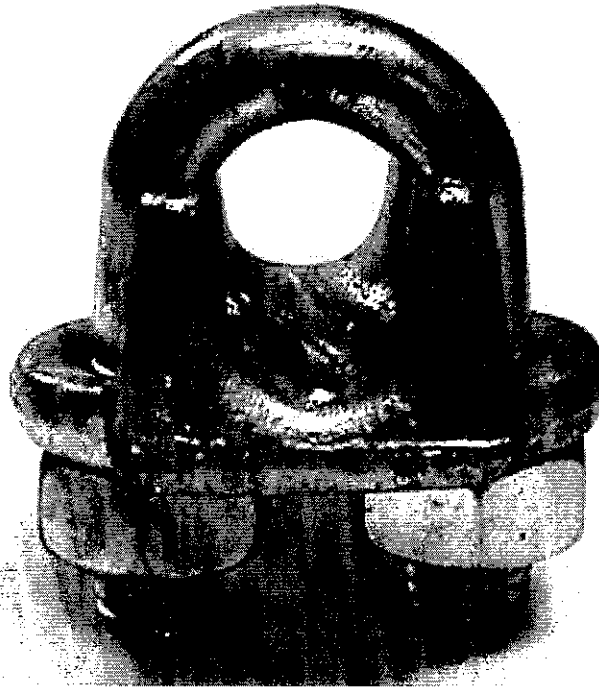

316 Stainless Steel Strand

[3/16" 1x19 Strand](#)
[5/32" 1x19 Strand](#)

Batting Cage Hardware**BLACK Aircraft Cable****EHS Guy Strand****Eye Bolts**

[Galvanized Eyebolts](#)
[Stainless Steel](#)
[Eyebolts](#)

Eye Nuts**Galvanized Aircraft Cable**

[1/16" Aircraft Cable](#)
[1/2" Wire Rope](#)
[1/4" Aircraft Cable](#)
[1/8" Aircraft Cable](#)
[3/16" Aircraft Cable](#)
[3/32" Aircraft Cable](#)
[3/8" Aircraft Cable](#)
[5/16" Aircraft Cable](#)
[5/32" Aircraft Cable](#)
[5/64" Aircraft Cable](#)
[7/32" Aircraft Cable](#)
[Snare Cable](#)

Hooks

[Clevis Slip Hooks](#)
[Eye Holst Hooks](#)

Lag Screw Hooks

[Forged Eye Lag Screws](#)
[J Lag Hooks](#)

Drop Forged Wire Rope Clip 3/16"

Price: **\$0.45**

This item is in stock

Quantity: 1