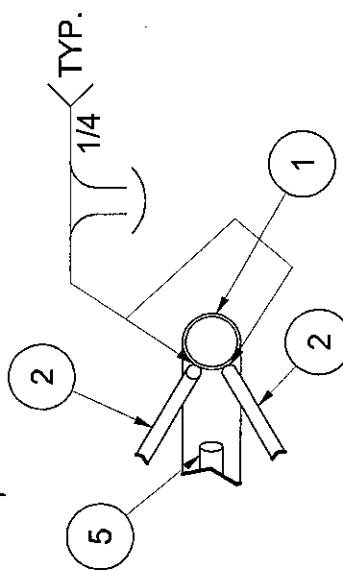

DETAIL A

AMERICAN TOWER COMPANY
ISO 9001-2000
P.O. Box 29 Shelby, Ohio 44875
Telephone (419) 347-1185 info@amertower.com
Fax (419) 347-1185 www.amertower.com
Since 1953 (419) 347-1654

TITLE
AMERITE 25 TRB TOP SECTION

SIZE	DWG NO	REV
A	1178	
DRAWN BY: DOW		DATE 4/9/2004

ITEM	QTY	PART NUMBER	DESCRIPTION
5	3		STIFFENER
4	2	ANSI B18.2.2 - 1/2 - 13	Hex Nut
3	1	1172	CENTER TUBE
2	3	1161	BENT STIFFENER
1	3	1178	TOWER LEG
Parts List