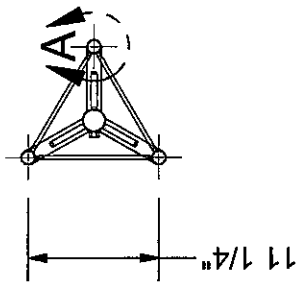

DETAIL A

AMERICAN TOWER COMPANY
ISO 9001-2000
P.O. Box 29 Shelby, Ohio 44875
Telephone (419) 347-1185 info@amertower.com
Fax (419) 347-1185 www.amertower.com
Since 1953 (419) 347-1654

TITLE
AMERITE 25 TRB TOP SECTION

SIZE	DWG NO	REV
A	1178	
DRAWN BY: DOW		DATE 4/9/2004

ITEM	QTY	PART NUMBER	DESCRIPTION
5	3		STIFFENER
4	2	ANSI B18.2.2 - 1/2 - 13	Hex Nut
3	1	1172	CENTER TUBE
2	3	1161	BENT STIFFENER
1	3	1178	TOWER LEG
Parts List