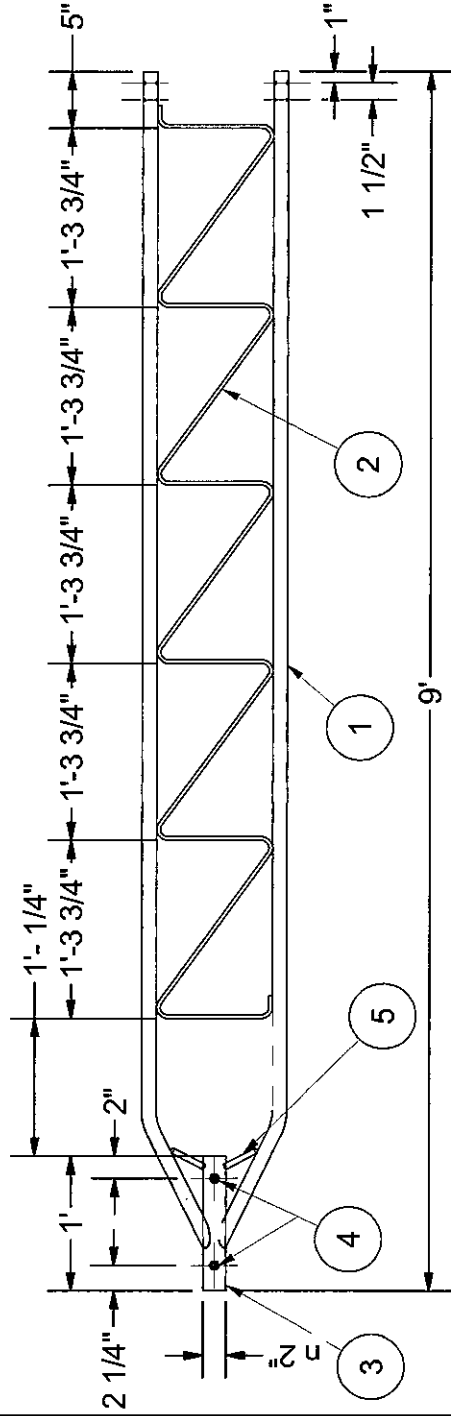

DETAIL A

AMERICAN TOWER COMPANY
ISO 9001-2000
P.O. Box 29 Shelby, Ohio 44875
Telephone (419) 347-1185 info@amertower.com
Fax (419) 347-1185 www.amertower.com
Since 1953 (419) 347-1654

TITLE
AMERITE 25 TRB TOP SECTION

SIZE	DWG NO	REV
A	1178	
DRAWN BY: DOW		DATE 4/9/2004

ITEM	QTY	PART NUMBER	DESCRIPTION
5	3		STIFFENER
4	2	ANSI B18.2.2 - 1/2 - 13	Hex Nut
3	1	1172	CENTER TUBE
2	3	1161	BENT STIFFENER
1	3	1178	TOWER LEG
Parts List