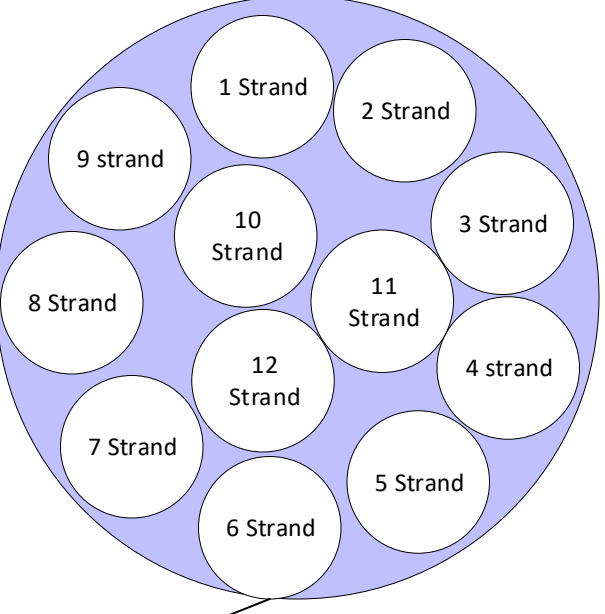

- 1-Blue
- 2-Orange
- 3-Green
- 4-Brown
- 5-Slate
- 6-White
- 7-Red
- 8-Black
- 9-Yellow
- 10-Violet
- 11-Rose
- 12-Aqua

Tube or Wrapping Consider Tube

1 Tube – 1 Binder

Orange Duct