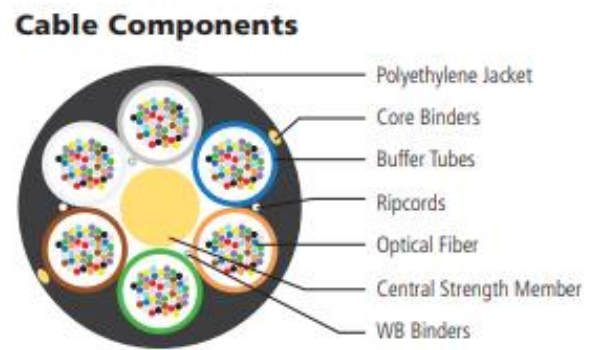

- 1-Blue
- 2-Orange
- 3-Green
- 4-Brown
- 5-Slate
- 6-White
- 7-Red
- 8-Black
- 9-Yellow
- 10-Violet
- 11-Rose
- 12-Aqua

Tube or Wrapping Consider Tube

1 Tube – 1 Binder

Orange Duct